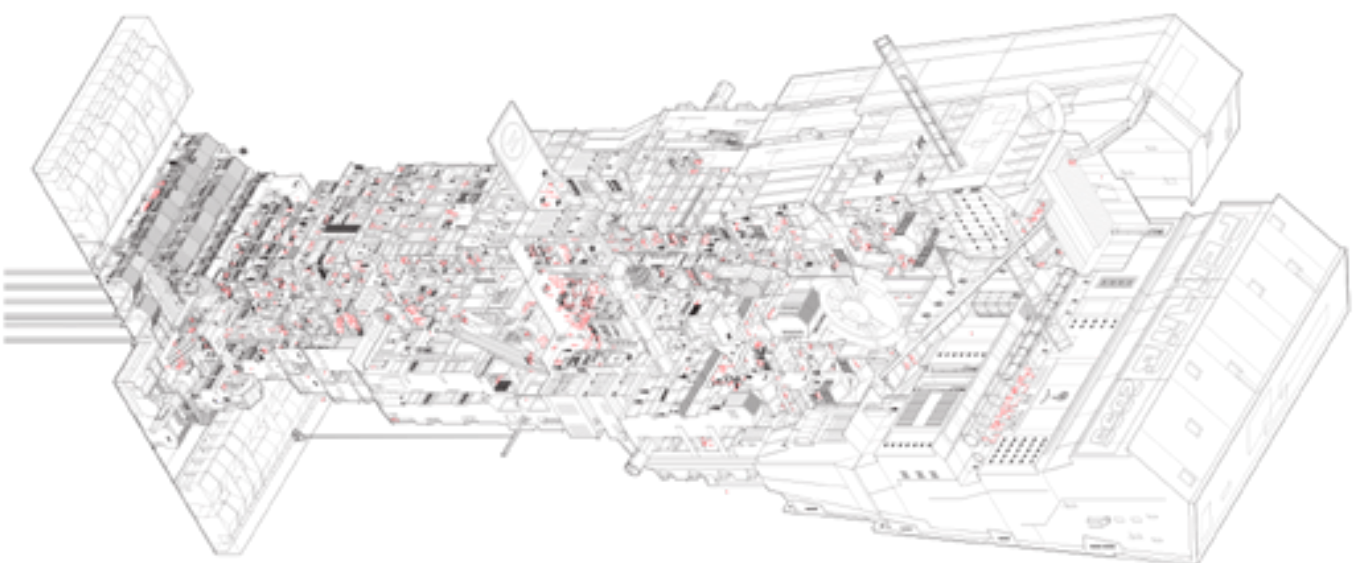

DRAWING
OF THE
YEAR
2018

**AMD
THE
MINNERS
ARE.....**

樞 塔

PASCALÉ JULIEN, MATTHEW BRETON-HONEYMAN & AMÉLIE SAVOIE-SAUMURE
McGill School of Architecture

JASON HO

University College London Bartlett School of Architecture